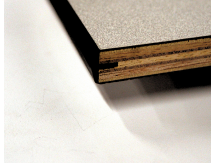

D381
Fashion Grey

1573
Frosty White

4621
White Nebula

7110
Montana Walnut

Black Vinyl Flush Edge (VFE)

- Available on all HPDL tops.

5/8" thick plywood core with Black Vinyl Flush Edging.

5/8" thick plywood core with Laminate top and Black Vinyl Flush Edging.